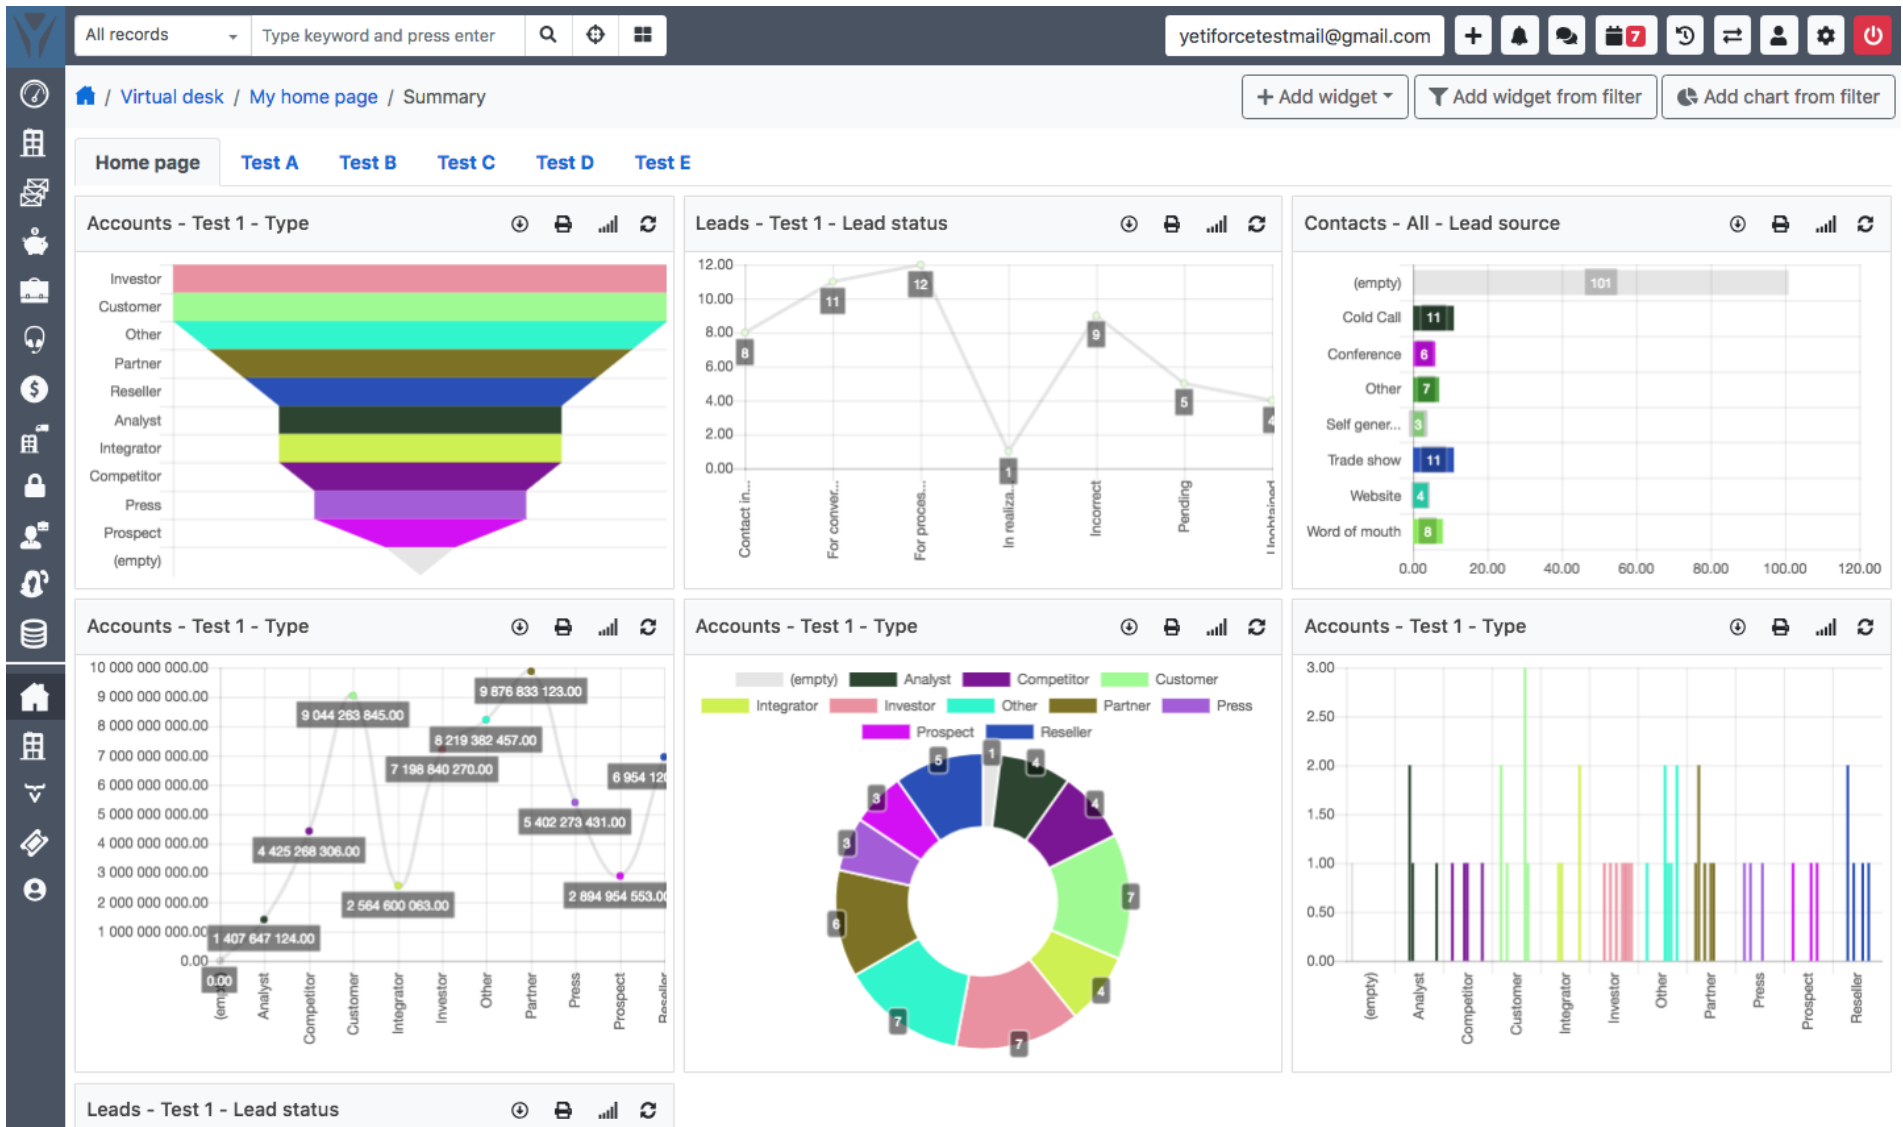

SOFTWARE SCREENSHOTS